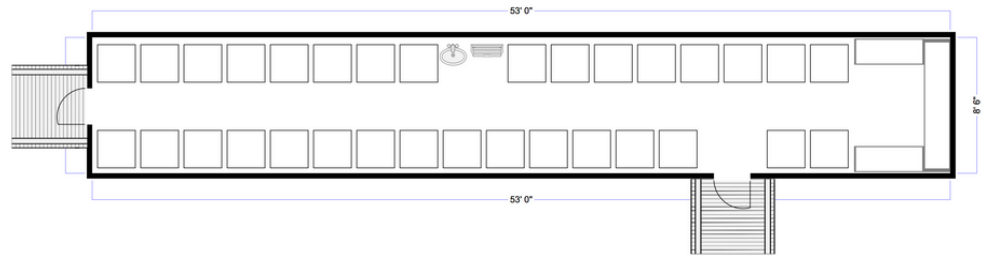

# Type-1 Mobile Laundry Unit

**DESCRIPTION:** Our type-1 mobile laundry units are custom built built into 53' long semi trailers featuring 16 HE washers and 16 HE electric dryers. Our laundry units are completely mobile and self sufficient. Our type-1 mobile laundry units were designed for large scale base camps with populations in excess of 1000 personnel. AAA has a great reputation for our fluff and fold service and detailed tracking process. AAA has extensive experience in providing mobile laundry services in emergency base camps for first responders, utility workers, evacuees and military personnel.

## Specifications & Features:

- 16 HE Washers & 16 Electric Dryers
- 2000 gallons of grey water storage
- 2000 gallons of potable water storage
- On board pressure pump
- 3 ton HVAC for interior temp control
- On-demand tankless water heater
- Hand washing sink basin
- 8' folding table and 4-tier shelving
- 53' long by 8.5' wide
- Includes a 150kva quiet generator
- 125/250vac 4-wire cam type plugs x2
- Hydraulic lift gate at rear entrance