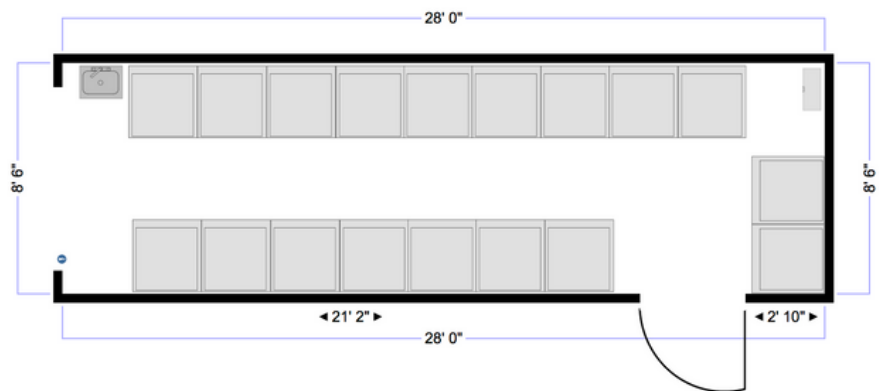

Specifications & Features:

- 10 HE Washers & 10 propane Dryers
- 2000 gallons of grey water storage
- 2000 gallons of potable water storage
- On board pressure pump
- On-demand tankless water heater
- Hand washing sink basin
- 28' long by 8.5' wide
- Generator included upon request
- 125/250vac 50amp twist lock inlet