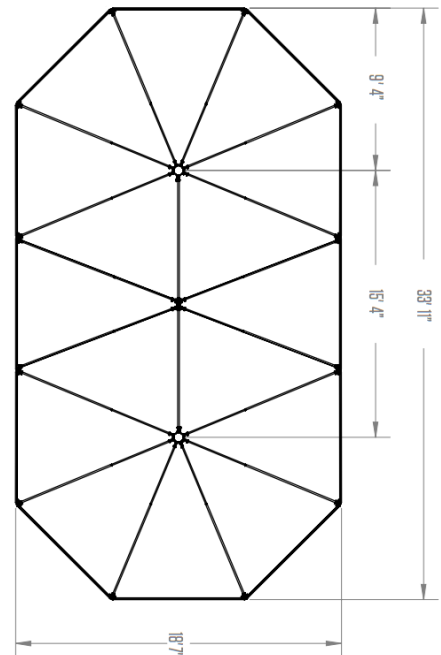

DESCRIPTION: 19'x35' Yurt Tents are commonly used in emergency base camp settings. They offer a wide array of applications ranging from temporary offices to sleeping tents. They are rapidly deployable in comparison to the typical large clear span tent. AAA Mobile Solutions maintains a large inventory of 19'x35' Yurt Tents in a constant ready to deploy status. Contact us to find out more about our tent options.

Features:

- Wall and ceiling insulation
- Heavy duty vinyl floors
- Interior lighting
- Double entry doors
- Power distribution
- 4 ton HVAC unit
- 570 usable square feet

Applications:

- Temporary offices
- Medical stations
- Sleeping facilities
- Security guard stations
- Recreation facilities
- Dining facilities
- Temporary storage